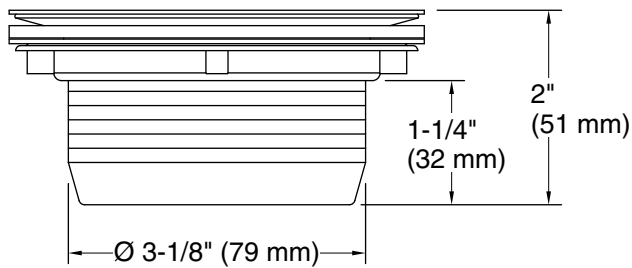

Technical Information

All product dimensions are nominal.

Drain included: Yes

Notes

Install this product according to the installation instructions.